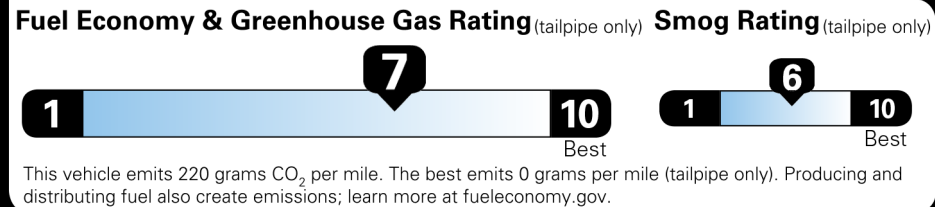

INTERIOR

- 12.9-in. Toyota Audio Multimedia w/ JBL 9-Speaker Audio, Wireless Apple CarPlay & Android Auto Compatibility
  - SiriusXM with 360L w/ 3-Month Trial
  - 2 Qi Wireless Chargers, 5 USB-C Ports
  - Heated/Ventilated Front Seats
  - Heated Outboard Rear Seats
  - 8-way Power Front Seats w/ Driver Lumbar Support
  - SofTex-Trimmed Seats
  - Smart Key System w/ Push Button Start
  - 12.3-in. Digital Gauge Cluster
  - Digital Rearview Mirror w/ Homelink
  - Heated Steering Wheel
  - Windshield De-Icer
  - Rain Sensing Windshield Wipers
  - Toggle-type Shift-by-Wire System
2. **For Full Product Details, Please Visit Toyota.com/RAV4**
   Full Tank of Gas

BASE MANUFACTURER'S SUGGESTED RETAIL PRICE $43,300.00

OPTIONAL EQUIPMENT

- FE 50 State Emissions
- HU Head-Up Display 600.00
- WU 20-in. Multi-Spoke Alloy Wheels 1,240.00
- 3J Blackout Emblem Overlays 89.00
- 2T All Weather Floor Liners and Cargo Tray 339.00
- MF Mudguards 160.00
- D5 Door Edge Guards 165.00

Not Original - Copy

Created on 2026-04-03 01:22:08 (UTC)

EPA DOT Fuel Economy and Environment

Gasoline Vehicle

Fuel Economy
41 MPG Small SUVs range from 14 to 125 MPG. The best vehicle rates 146 MPGe.
43 37
combined city/hwy city highway
2.4 gallons per 100 miles

You save $2,500
in fuel costs over 5 years compared to the average new vehicle.

Annual fuel cost $1,200

Actual results will vary for many reasons, including driving conditions and how you drive and maintain your vehicle. The average new vehicle gets 29 MPG and costs $8,500 to fuel over 5 years. Cost estimates are based on 15,000 miles per year at $3.30 per gallon. MPGe is miles per gasoline gallon equivalent. Vehicle emissions are a significant cause of climate change and smog.

fuel economy.gov
Calculate personalized estimates and compare vehicles

MANUFACTURER'S SUGGESTED RETAIL PRICE[†]	$45,893.00
DELIVERY, PROCESSING AND HANDLING FEE	1,450.00
TOTAL SUGGESTED RETAIL PRICE	$47,343.00

[†]Manufacturer's suggested retail price excludes delivery processing and handling fees, license and title fees, applicable federal, state and local taxes, and dealer and distributor options and accessories.

Delivered by Truck to: 48045
HESSER TOYOTA
1811 HUMES ROAD
JANESVILLE WI53545

TML1E2N1S0F0W0