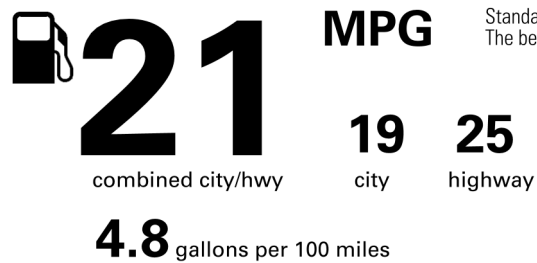

BASE MANUFACTURER'S SUGGESTED RETAIL PRICE \$55,710.00

OPTIONAL EQUIPMENT

FE	50 STATE EMISSIONS	
MR	Power Tilt/Slide Moonroof	850.00
PC	Premium Paint	475.00
TD	Tow Tech Package - w/ Trailer Reverse Assist (TRA) Control, Digital Display Rearview Mirror	400.00
2B.	Door Panel Protectors- Interior Gray	135.00
3F.	Air Filter- TRD Panel Drop In	90.00
3T.	Roof Rail Cross Bars Gloss Black	420.00
63.	Floor Mats- All Weather- '4Runner'	248.00
D5.	Door Edge Guards- Front Color Keyed	150.00
D8.	Towing- Ball Mount	65.00
MF.	Mudguards- Fr +Rr Molded Black '4Runner'	175.00
R5.	Cargo Tray- All Weather '4Runner'	140.00
T4.	Badge Overlay- Front Emblem Black	65.00
T7.	Badge Inserts- Rr TOYOTA Matte Black	65.00
V1.	Dash Cam System- Front Integrated	499.00

Not Original - Copy
 Created: 2025-03-26 10:10:53 (UTC)

EPA DOT Fuel Economy and Environment

Gasoline Vehicle

Fuel Economy

You spend \$3,250
 more in fuel costs over 5 years compared to the average new vehicle.